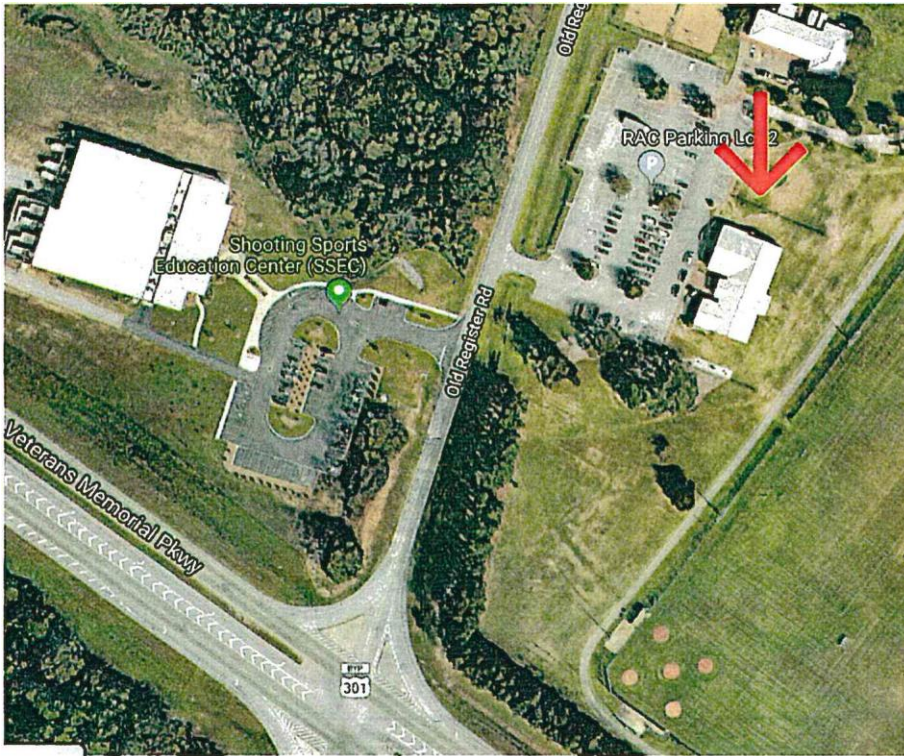

Parish Picnic, Sunday, Sept. 15 from 12:30 pm until 4 pm

GSU Pavilion at Old Register Rd.

Directions: From Veterans Memorial Parkway, turn onto Old Register Road toward the Georgia Southern campus. Parking in the first lot on the right, directly in front of the pavilion. Additional parking is available in front of the Recreation Activity Center (RAC). Parking is free on Sundays.

GSU Pavilion at Old Register Road.

In case of inclement weather the festivities will be moved to the GSU Military Sciences Building at 4526 Old Register Rd. Free Parking will be available directly in front of the building.